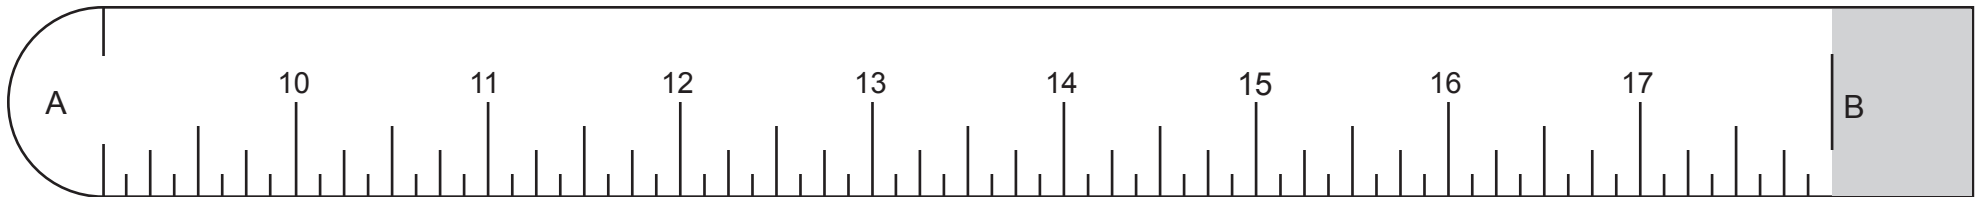

Youth

Size	Centimeters	Inches
YS	49 - 50	19 1/8 - 19 1/2
YM	51 - 52	19 1/2 - 20 1/4
YL	53 - 54	20 3/4 - 21 1/8
YXL	55 - 56	21 1/2 - 21 7/8
XS	53	20 3/4
S	54 - 55	21 - 21 1/2
M	56 - 57	22 - 22 1/2
L	58 - 59	22 3/4 - 23
XL	60 - 61	23 1/2 - 24
XXL	62 - 63	24 3/8 - 24 7/8
XXXL	64 - 65	25 1/8 - 26 1/2

## HEADSIZING TOOL

Cut out the pieces below, joining tab A to slot A and tab B to slot B. Use scotch tape for added stability. Wrap the tool around your head where you would like your hat to sit and use the guides to determine your hat size. This tool is for hats sized Youth Small through XXX-Large.